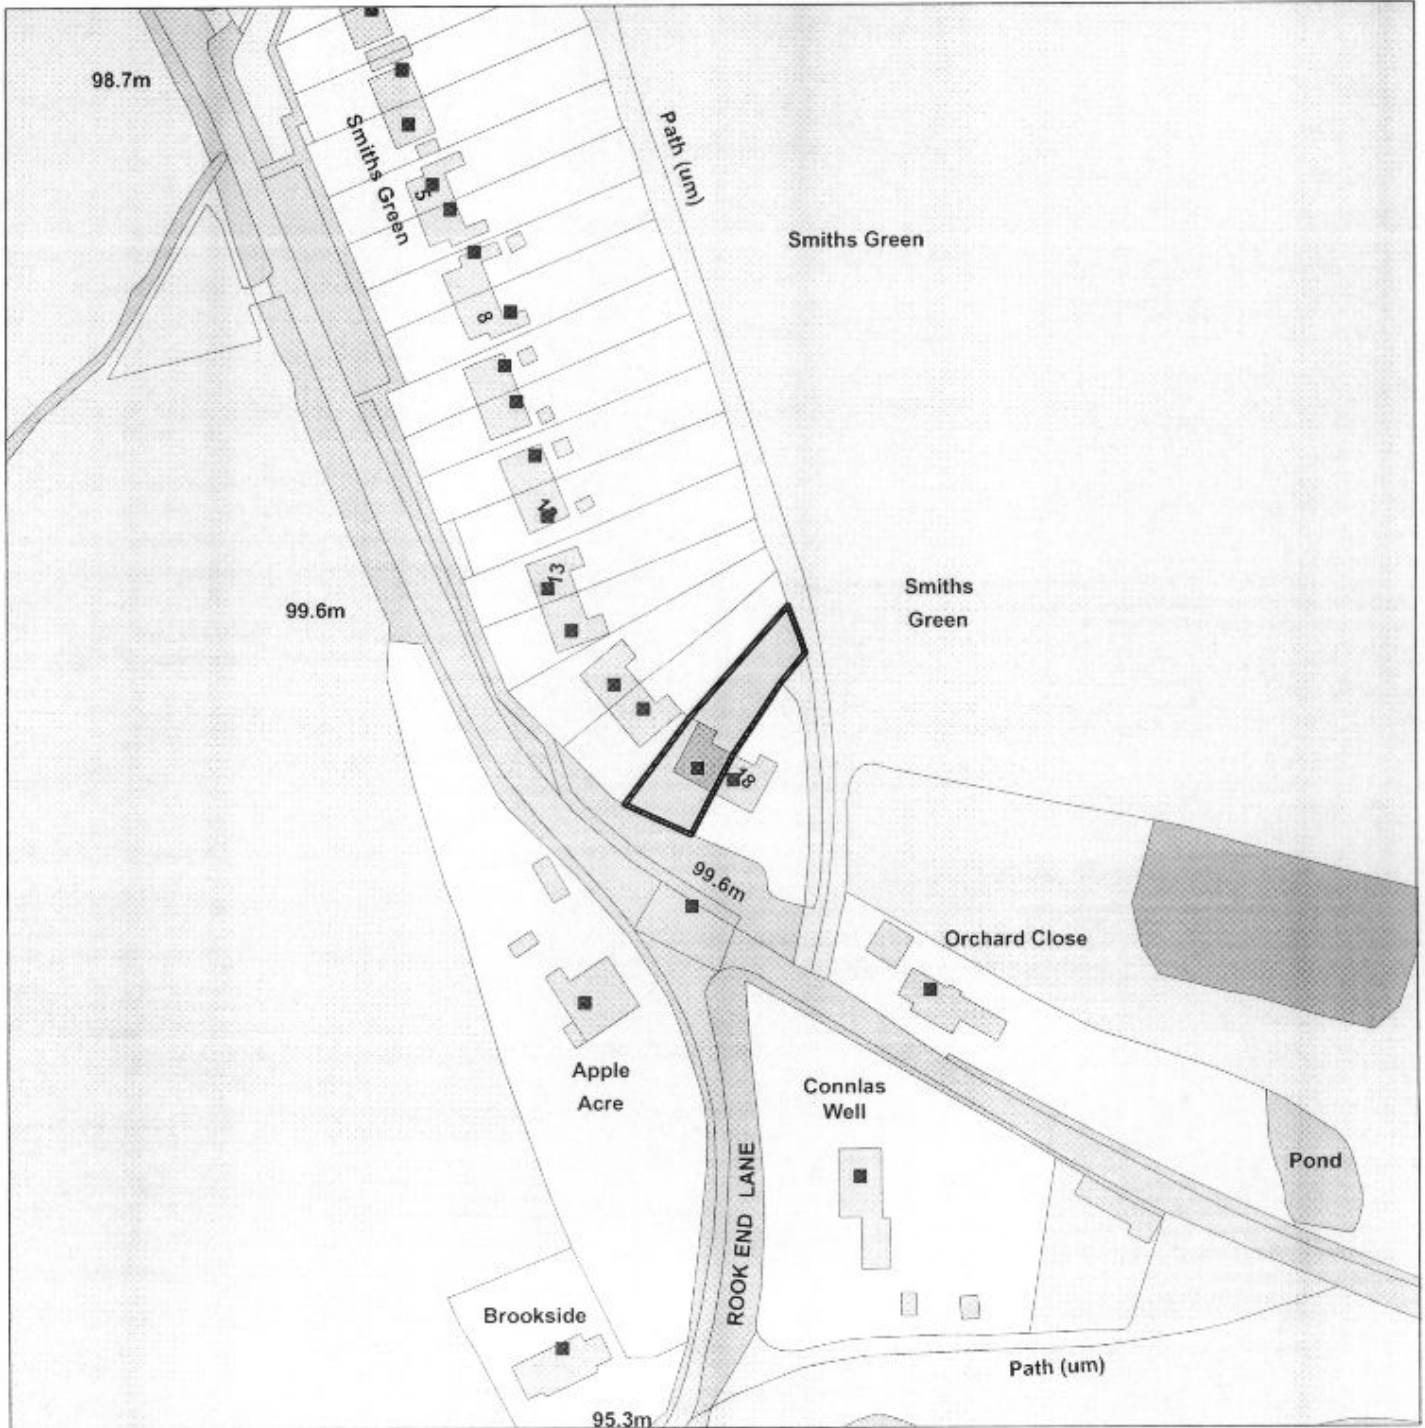

UTT/13/1005/DC

17 Smiths Green, Thaxted Road, Debden

Scale : 1:1250

Reproduced from the Ordnance Survey map with the permission of the Controller of Her Majesty's Stationery Office © Crown Copyright 2000.

Unauthorised reproduction infringes Crown Copyright and may lead to prosecution or civil proceedings.

Produced using ESRI (UK)'s MapExplorer 2.0 - <http://www.esriuk.com>

Organisation	Uttlesford District Council
Department	Planning
Comments	
Date	21 May 2013
SLA Number	100018688 (2007)